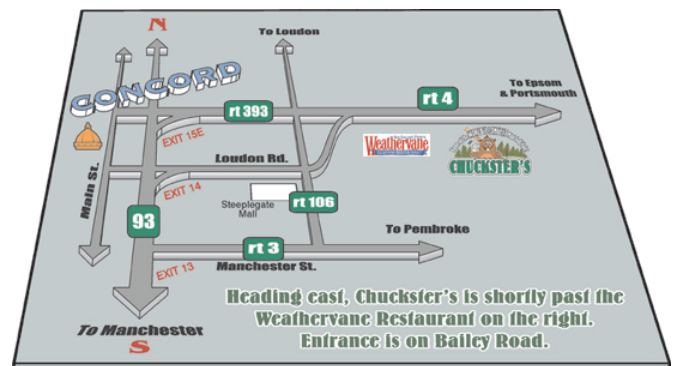

You're Invited to a Birthday Party at

For:

Date:

Time:

Where to meet:

RSVP:

Notes:

Directions:

Chucksters is located on route 4 in Chichester, NH, just east of the Weathervane Restaurant, two miles east of the Steeplegate Mall.

From Route 93, get off exit 15E onto Route 393 heading east; go 5.4 miles to Chucksters on the right, just past the Weathervane. Enter from Bailey Road.

From the Epsom traffic circle, head west on Route 4 for 4.6 miles; Chucksters will be on the left. Enter from Bailey Road on the left.

www.chucksters.com

9 Bailey Road, Chichester, NH 03258 (603) 798-3555

Place
Stamp
Here

It's PARTY TIME!!!!